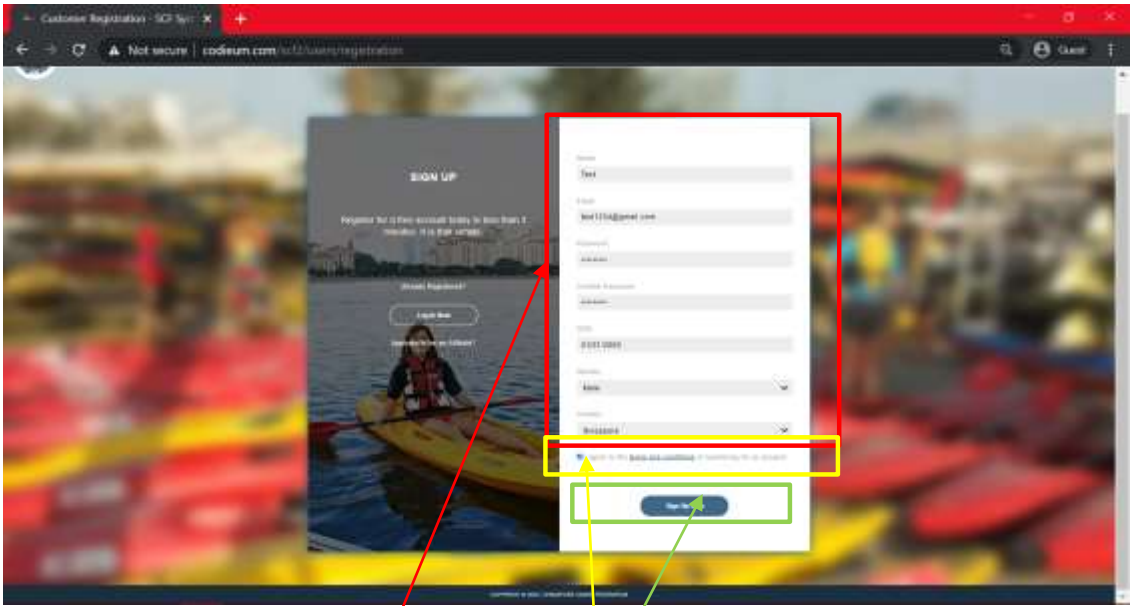

CREATING AN ACCOUNT – FRONT END

How To Create An Account?

STEP 1: GO TO SCF WEBSITE (SCF.ORG.SG)
STEP 2 : CLICK SIGN UP NOW

How To Create An Account?

STEP 3: FILL UP PERSONAL PARTICULARS AND PASSWORD

STEP 4: CLICK I AGREE TO THE TERMS