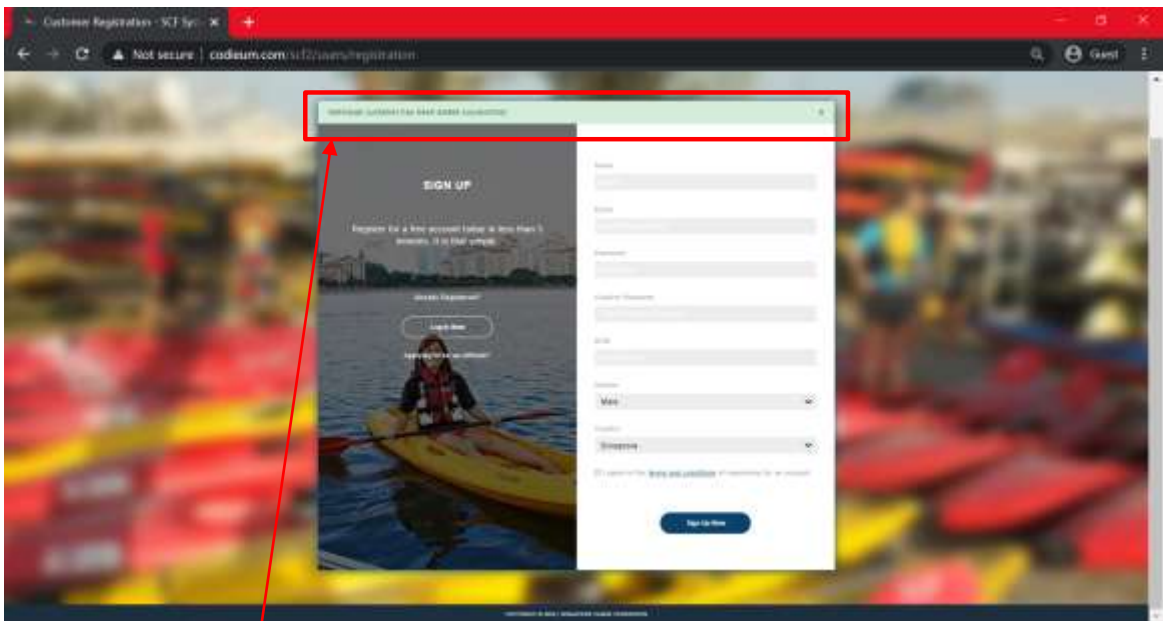

How To Create An Account?

STEP 6: COMPLETED