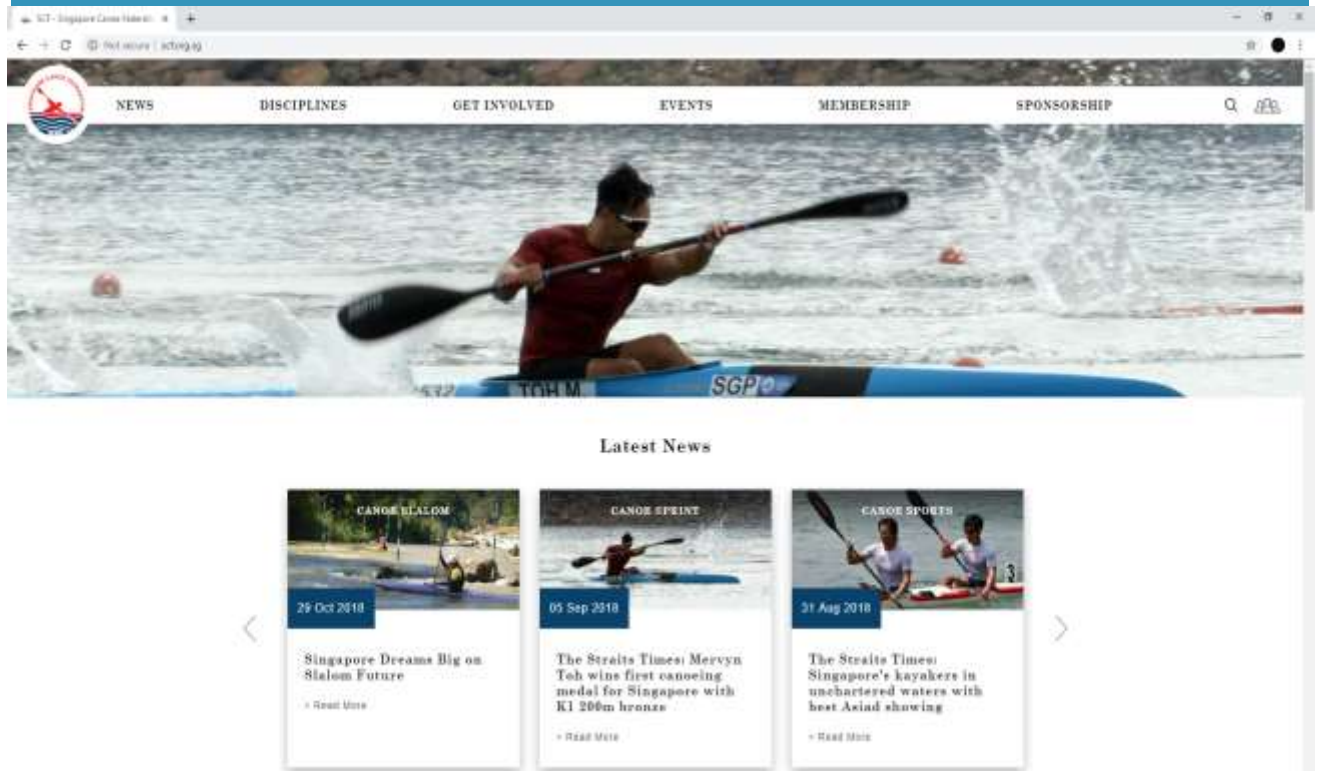

CREATING AN ACCOUNT – FRONT END

How To Create An Account?

STEP 1: GO TO SCF WEBSITE (SCF.ORG.SG)
STEP 2 : CLICK SIGN UP NOW

How To Create An Account?

STEP 3: FILL UP PERSONAL PARTICULARS AND PASSWORD

STEP 4: CLICK I AGREE TO THE TERMS