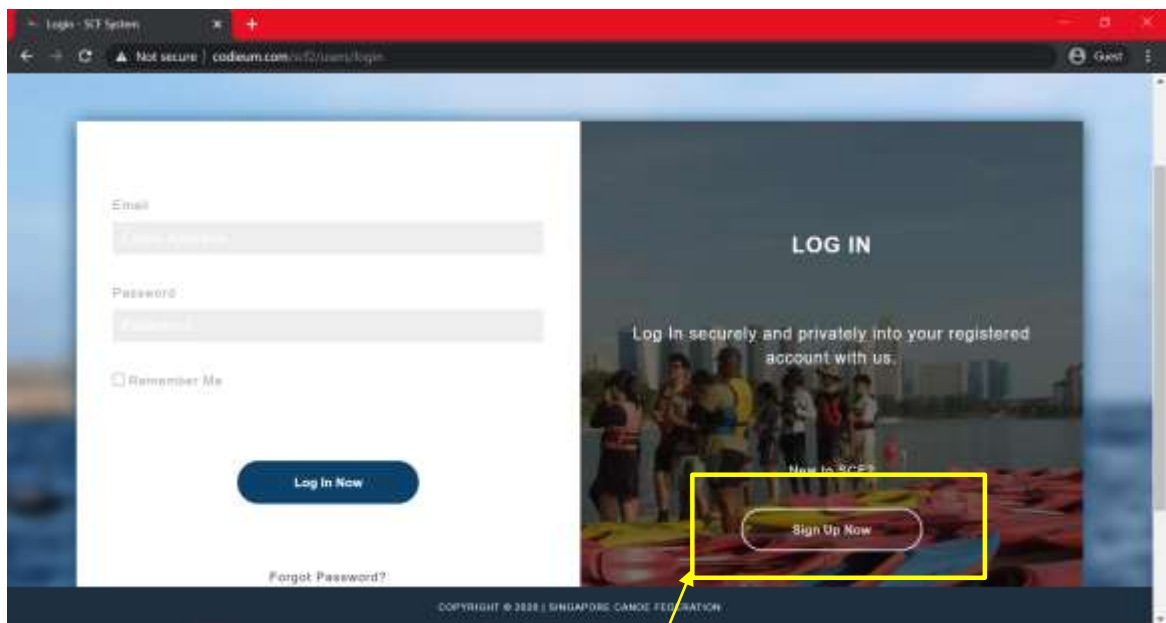

CREATING AN ACCOUNT – FRONT END

How To Create An Account?

STEP 1: GO TO SCF WEBSITE (SCF.ORG.SG)
STEP 2 : CLICK SIGN UP NOW

How To Create An Account?

STEP 3: FILL UP PERSONAL PARTICULARS AND PASSWORD

STEP 4: CLICK I AGREE TO THE TERMS